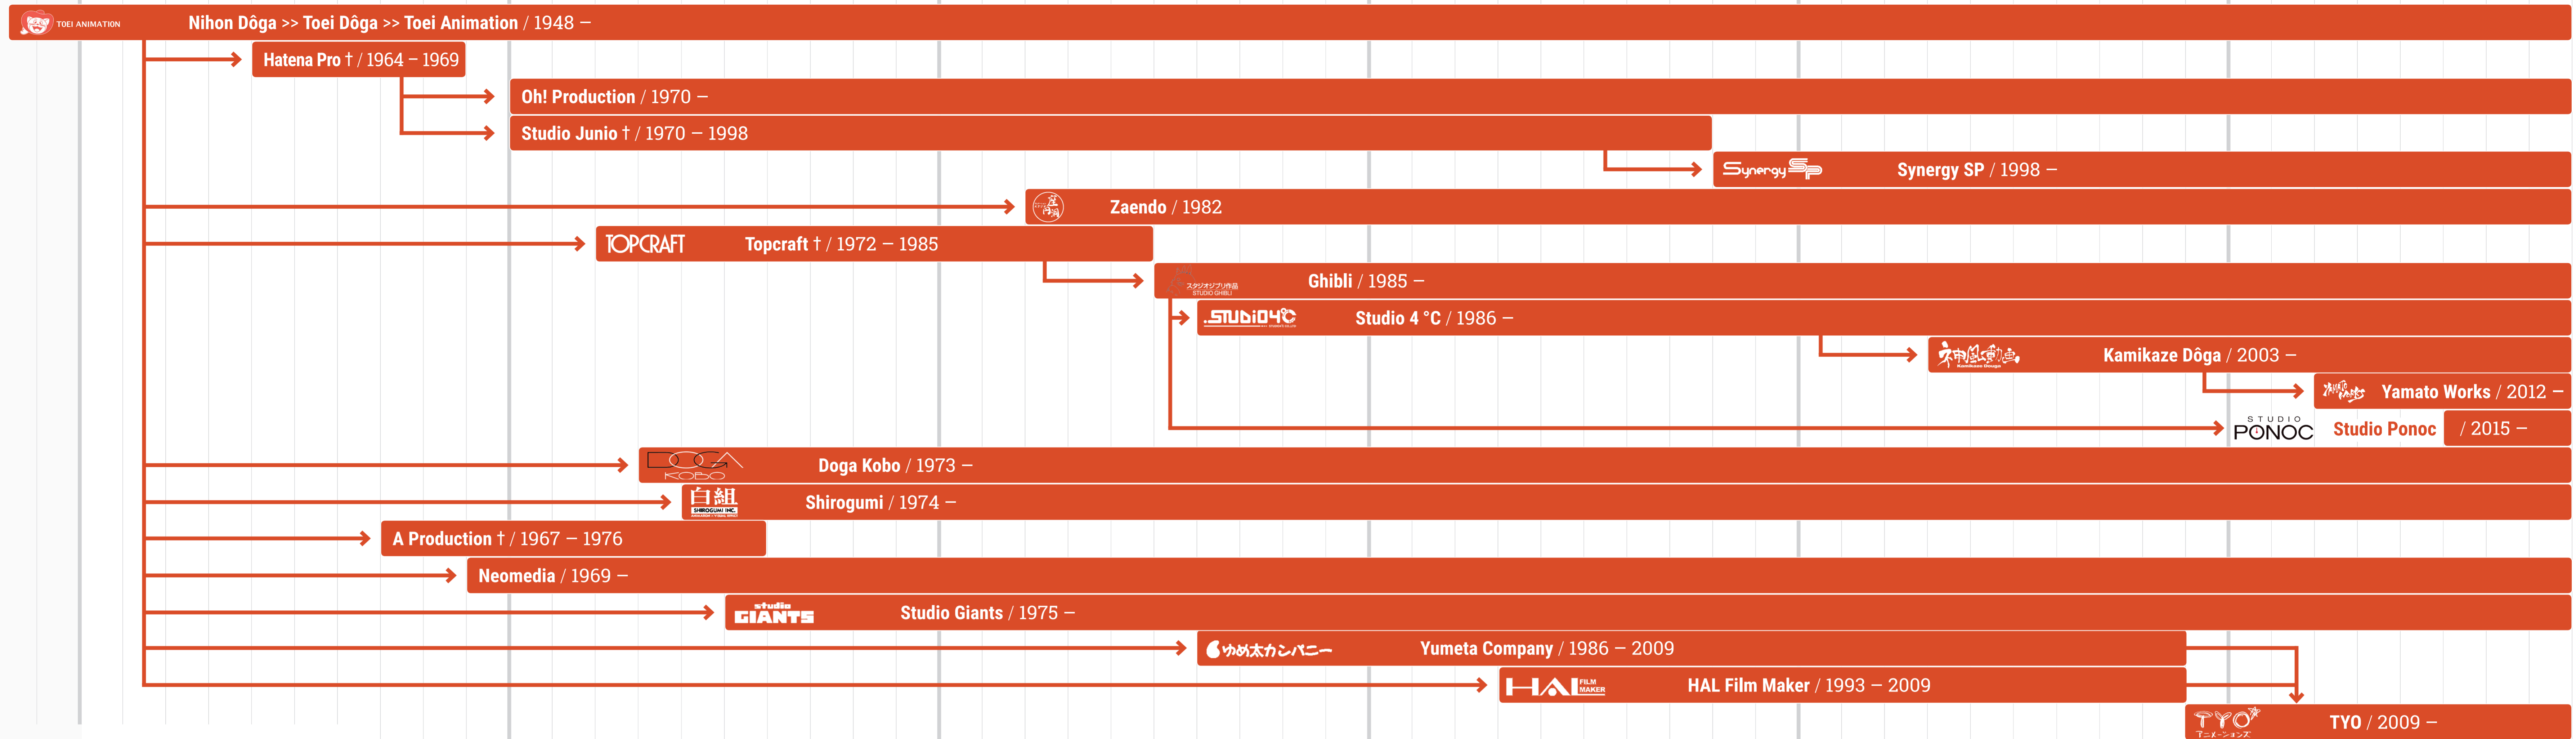

MUSHI PRODUCTION

TOEI ANIMATION

DAICON FILM / GAINAX

E&G Films E&G World >> E&G Films / 1971 - 2003

AIC (Anime International Company) / 1982 -

- AIC Spirits / 2003 -
- AIC Digital / 2003 -
- AIC Takarazuka † / 2006 - 2011
- AIC Plus+ / 2006
- AIC Build / 2010 -
- AIC Classic / 2010 -
- AIC Frontier / 2012 -

AIC A.S.T.A AIC ASTA / 2003 -

..... Plum **Blade** / 2011 -

Production IMS / 2013 -

Troyca / 2013 -

E&G FILMS / AIC

TMS (Tokyo Movie Shinsha) / 1964 -

Telecom Animation / 1975 -

ufotable / 2000 -

Shin'Ei Animation / 1976 -

..... A Production **Ajia-do Animation Works / 1978 -**

Ekura Animal / 1982 -

Studi Izena / 2002 -

Ascension / 2008 -

Science Saru / 2014 -

Brains·Base Brain's Base / 1996 -

朱夏 Shuka / 2013 -

ARTLAND
Artland / 1978 –

GALLOP / 1978 –

Production Reed

TOKYO KIDS
Tokyo Kids † / 1990 – 2008

Studio Giants

Pastel † / 1990 (?) – 2000

OLM (Oriental Light and Magic) / 1994 –

Daume / 1993 –