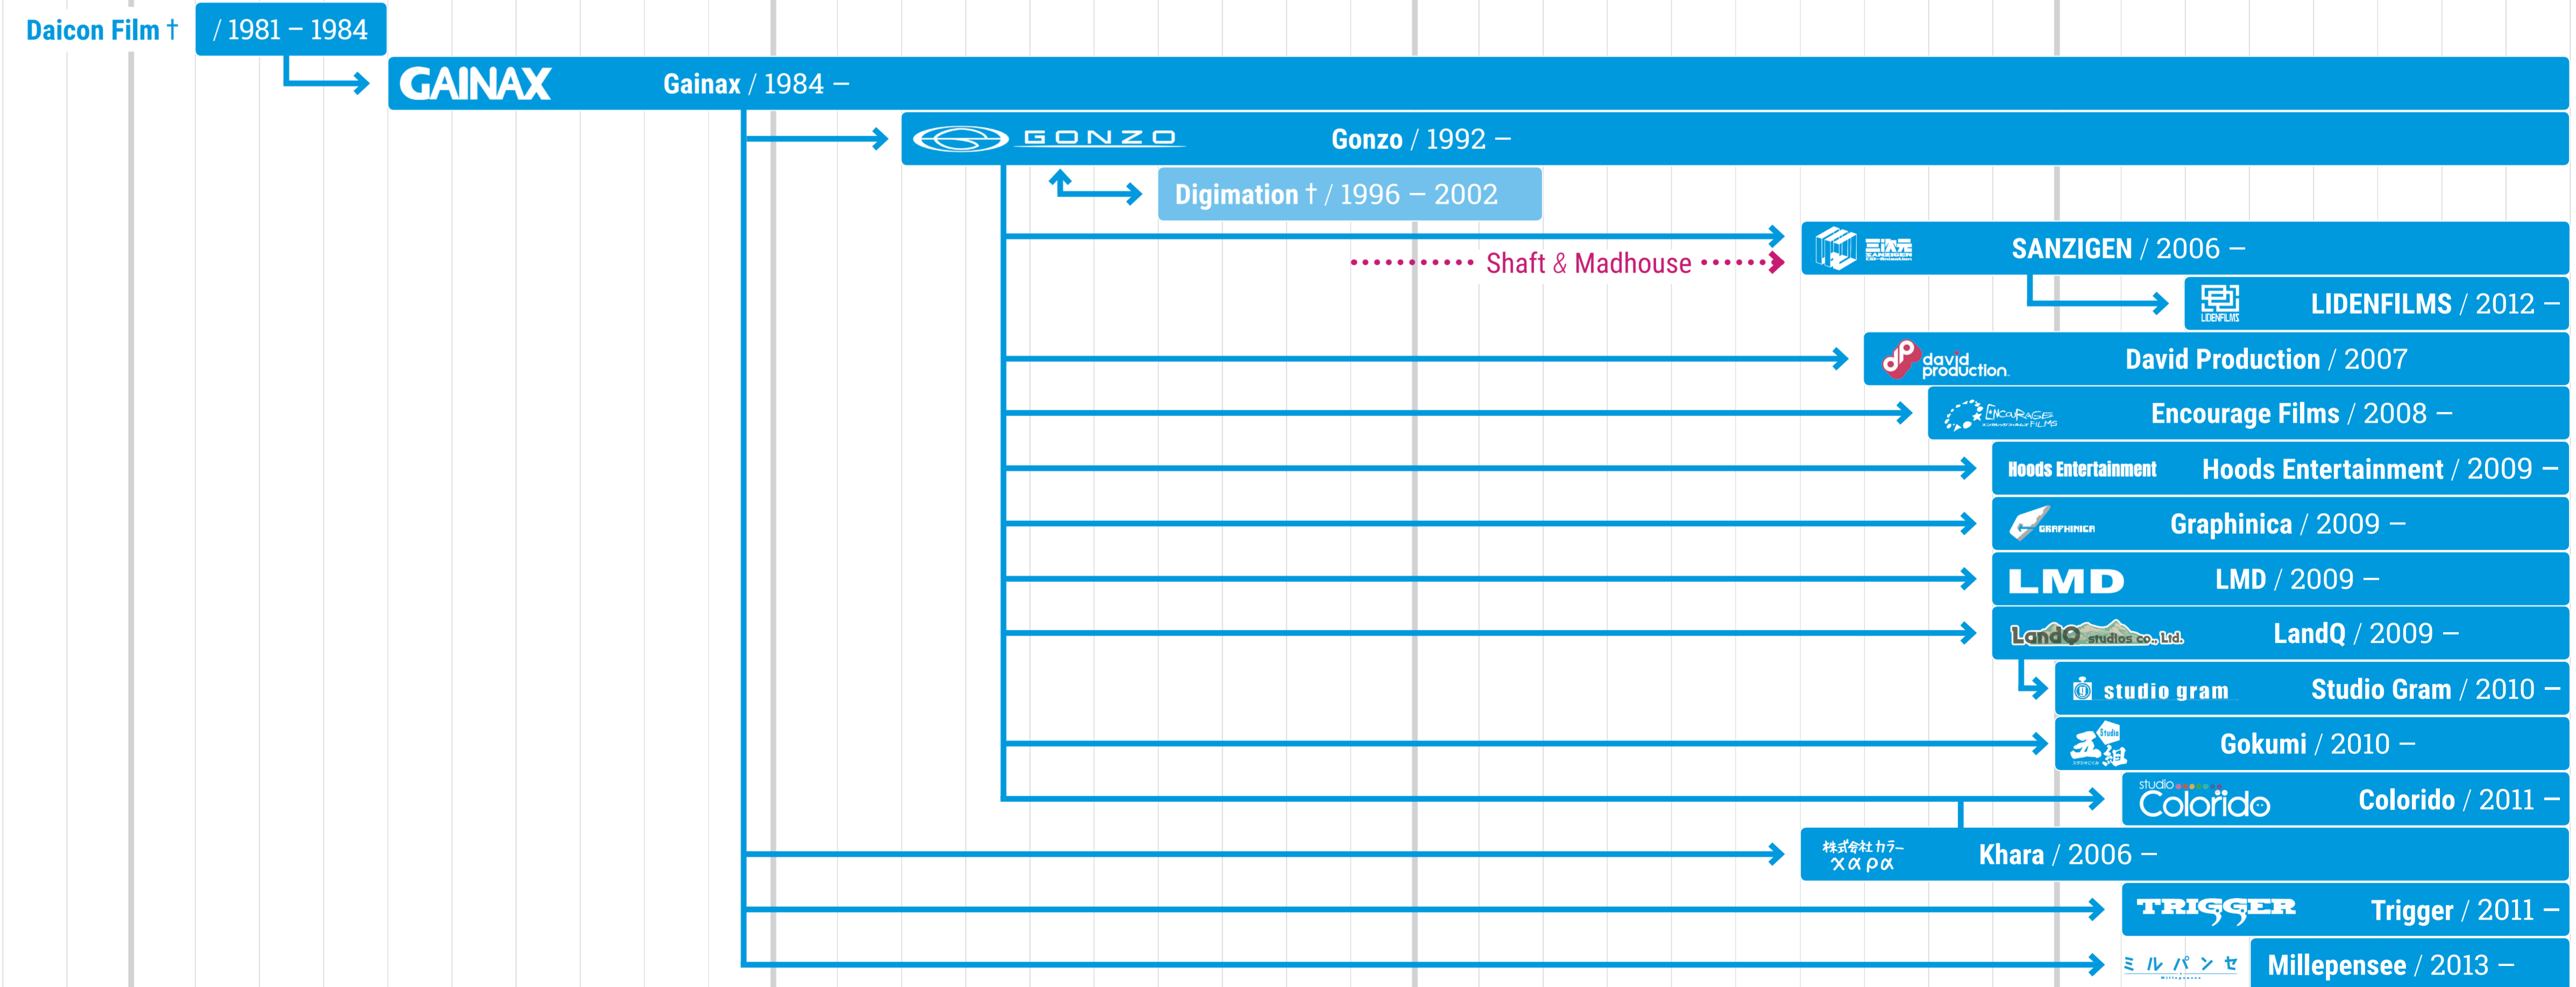

MUSHI PRODUCTION

TOEI ANIMATION

DAICON FILM / GAINAX

E&G Films E&G World >> E&G Films / 1971 - 2003

AIC (Anime International Company) / 1982 -

- AIC Spirits / 2003 -
- AIC Digital / 2003 -
- AIC Takarazuka † / 2006 - 2011
- AIC Plus+ / 2006
- AIC Build / 2010 -
- AIC Classic / 2010 -
- AIC Frontier / 2012 -

AIC A.S.T.A AIC ASTA / 2003 -

..... Plum **Blade** / 2011 -

Production IMS / 2013 -

Troyca / 2013 -

E&G FILMS / AIC

TMS (Tokyo Movie Shinsha) / 1964 -

Telecom Animation / 1975 -

ufotable / 2000 -

Shin'Ei Animation / 1976 -

..... A Production **Ajia-do Animation Works / 1978 -**

Ekura Animal / 1982 -

Studi Izena / 2002 -

Ascension / 2008 -

Science Saru / 2014 -

Brains·Base Brain's Base / 1996 -

朱夏 Shuka / 2013 -

ARTLAND
Artland / 1978 –

GALLOP / 1978 –

Production Reed

TOKYO KIDS
Tokyo Kids † / 1990 – 2008

Studio Giants

Pastel † / 1990 (?) – 2000

OLM (Oriental Light and Magic) / 1994 –

Daume / 1993 –